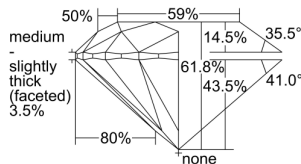

GIA®

FACSIMILE

GIA REPORT 2494735697

Verify this report at GIA.edu

GIA NATURAL DIAMOND DOSSIER®

June 25, 2024
GIA Report Number **2494735697**
Shape and Cutting Style ..... **Round Brilliant**
Measurements ..... **6.16 - 6.21 x 3.82 mm**

GRADING RESULTS

Carat Weight ..... **0.90 carat**
Color Grade ..... **G**
Clarity Grade **S11**
Cut Grade ..... **Excellent**

ADDITIONAL GRADING INFORMATION

Polish ..... **Excellent**
Symmetry ..... **Very Good**
Fluorescence ..... **Faint**
Clarity Characteristics..... **Cloud, Feather, Crystal**
Inscription(s): **GIA 2494735697**

PROPORTIONS

Profile to actual proportions

GRADING SCALES

GIA COLOR SCALE	GIA CLARITY SCALE	GIA CUT SCALE	
D	FLAWLESS	EXCELLENT	
E	INTERNALLY FLAWLESS		
F		VVS₁	VERY GOOD
G	VVS₂		
H	VS₁	GOOD	
I	VS₂		
J	S1₁	FAIR	
K	S1₂		
L	I₁	POOR	
M	I₂		
N	I₃		
O			
P			
Q			
R			
S			
T			
U			
V			
W			
X			
Y			
Z