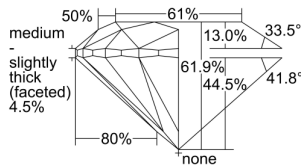

GIA®

FACSIMILE

GIA REPORT 2494737292

Verify this report at GIA.edu

GIA NATURAL DIAMOND DOSSIER®

June 25, 2024
GIA Report Number 2494737292
Shape and Cutting Style ..... Round Brilliant
Measurements ..... 4.37 - 4.40 x 2.72 mm

GRADING RESULTS

Carat Weight ..... 0.32 carat
Color Grade ..... E
Clarity Grade S11
Cut Grade ..... Excellent

ADDITIONAL GRADING INFORMATION

Polish ..... Excellent
Symmetry ..... Excellent
Fluorescence ..... Faint
Clarity Characteristics ..... Crystal, Cloud
Inscription(s): GIA 2494737292

PROPORTIONS

Profile to actual proportions