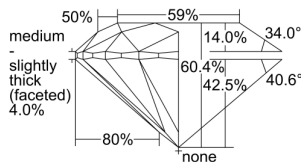

GIA®

FACSIMILE

GIA REPORT 2494737526

Verify this report at GIA.edu

GIA NATURAL DIAMOND DOSSIER®

June 24, 2024
GIA Report Number 2494737526
Shape and Cutting Style ..... Round Brilliant
Measurements ..... 4.32 - 4.34 x 2.62 mm

GRADING RESULTS

Carat Weight ..... 0.30 carat
Color Grade ..... H
Clarity Grade VS1
Cut Grade ..... Excellent

ADDITIONAL GRADING INFORMATION

Polish ..... Excellent
Symmetry ..... Excellent
Fluorescence ..... Faint
Clarity Characteristics ..... Crystal
Inscription(s): GIA 2494737526

PROPORTIONS

Profile to actual proportions

GRADING SCALES

GIA COLOR SCALE

COLORESS	D
	E
	F
	G
	H
	I
	J
NEAR COLORESS	K
	L
FAINT	M
	N
	O
	P
	Q
VERY LIGHT	R
	S
	T
	U
	V
	W
	X
	Y
LIGHT	Z

GIA CLARITY SCALE

FLAWLESS	VERY VERY SLIGHTLY INCLUDED	VS₁	VS₂	VS₁	VS₂	SL₁	SL₂	I₁	I₂	I₃	
											FLAWLESS
INTERNALLY FLAWLESS	VERY SLIGHTLY INCLUDED										

GIA CUT SCALE

EXCELLENT
VERY GOOD
GOOD
FAIR
POOR