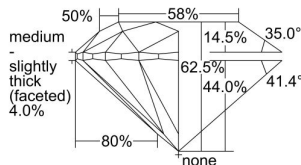

GIA®

FACSIMILE

GIA REPORT 2494737705

Verify this report at GIA.edu

GIA NATURAL DIAMOND DOSSIER®

June 24, 2024
GIA Report Number 2494737705
Shape and Cutting Style ..... Round Brilliant
Measurements ..... 5.23 - 5.27 x 3.28 mm

GRADING RESULTS

Carat Weight ..... 0.56 carat
Color Grade I
Clarity Grade VVS1
Cut Grade ..... Excellent

ADDITIONAL GRADING INFORMATION

Polish ..... Excellent
Symmetry ..... Excellent
Fluorescence ..... None
Clarity Characteristics ..... Pinpoint, Feather
Inscription(s): GIA 2494737705

PROPORTIONS

Profile to actual proportions

GRADING SCALES

GIA COLOR SCALE	GIA CLARITY SCALE	GIA CUT SCALE	
D	FLAWLESS	EXCELLENT	
E	INTERNALLY FLAWLESS		
F		VVS₁	VERY GOOD
G	VVS₂		
H	VS₁	GOOD	
I	VS₂		
J	SI₁	FAIR	
K	SI₂		
L	I₁	POOR	
M	I₂		
N	I₃		
O			
P			
Q			
R			
S			
T			
U			
V			
W			
X			
Y			
Z