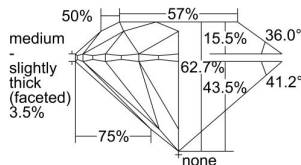

GIA®

FACSIMILE

GIA REPORT 2494739358

Verify this report at GIA.edu

GIA NATURAL DIAMOND DOSSIER®

July 05, 2024
GIA Report Number **2494739358**
Shape and Cutting Style ..... **Round Brilliant**
Measurements ..... **4.69 - 4.72 x 2.95 mm**

GRADING RESULTS

Carat Weight ..... **0.40 carat**
Color Grade ..... **G**
Clarity Grade **S11**
Cut Grade ..... **Excellent**

ADDITIONAL GRADING INFORMATION

Polish ..... **Excellent**
Symmetry ..... **Excellent**
Fluorescence ..... **Medium Blue**
Clarity Characteristics..... **Feather, Cloud, Crystal**
Inscription(s): **GIA 2494739358**

PROPORTIONS

Profile to actual proportions

GRADING SCALES

GIA COLOR SCALE	GIA CLARITY SCALE	GIA CUT SCALE	
D	FLAWLESS	EXCELLENT	
E	INTERNALLY FLAWLESS		
F		VVS₁	VERY GOOD
G	VVS₂		
H	VS₁	GOOD	
I	VS₂		
J	S1₁	FAIR	
K	S1₂		
L	I₁	POOR	
M	I₂		
N	I₃		
O			
P			
Q			
R			
S			
T			
U			
V			
W			
X			
Y			
Z