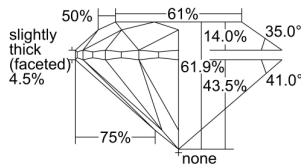

GIA®

FACSIMILE

GIA REPORT 2494740522

Verify this report at GIA.edu

GIA NATURAL DIAMOND DOSSIER®

June 25, 2024
GIA Report Number **2494740522**
Shape and Cutting Style ..... **Round Brilliant**
Measurements ..... **6.09 - 6.17 x 3.80 mm**

GRADING RESULTS

Carat Weight ..... **0.90 carat**
Color Grade ..... **I**
Clarity Grade **S11**
Cut Grade ..... **Excellent**

ADDITIONAL GRADING INFORMATION

Polish ..... **Excellent**
Symmetry ..... **Very Good**
Fluorescence ..... **None**
Clarity Characteristics ..... **Crystal**
Inscription(s): **GIA 2494740522**

PROPORTIONS

Profile to actual proportions