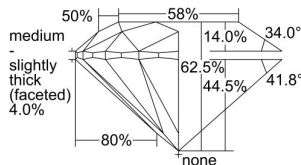

GIA®

FACSIMILE

GIA REPORT 2494740622

Verify this report at GIA.edu

GIA NATURAL DIAMOND DOSSIER®

June 25, 2024
GIA Report Number 2494740622
Shape and Cutting Style ..... Round Brilliant
Measurements ..... 4.91 - 4.94 x 3.08 mm

GRADING RESULTS

Carat Weight ..... 0.46 carat
Color Grade ..... E
Clarity Grade VS1
Cut Grade ..... Excellent

ADDITIONAL GRADING INFORMATION

Polish ..... Excellent
Symmetry ..... Excellent
Fluorescence ..... None
Clarity Characteristics ..... Cloud, Crystal, Pinpoint
Inspection(s): GIA 2494740622

PROPORTIONS

Profile to actual proportions

GRADING SCALES

GIA COLOR SCALE	GIA CLARITY SCALE	GIA CUT SCALE	
D	FLAWLESS	EXCELLENT	
E	INTERNALLY FLAWLESS		
F		VVS₁	VERY GOOD
G	VVS₂		
H	VS₁	GOOD	
I	VS₂		
J	SI₁	FAIR	
K	SI₂		
L	I₁	POOR	
M	I₂		
N	I₃		
O			
P			
Q			
R			
S			
T			
U			
V			
W			
X			
Y			
Z