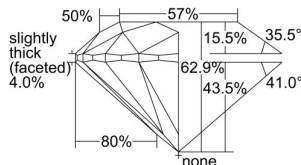

GIA®

FACSIMILE

GIA REPORT 2494740657

Verify this report at GIA.edu

GIA NATURAL DIAMOND DOSSIER®

June 25, 2024
GIA Report Number **2494740657**
Shape and Cutting Style ..... **Round Brilliant**
Measurements ..... **5.70 - 5.73 x 3.59 mm**

GRADING RESULTS

Carat Weight ..... **0.73 carat**
Color Grade ..... **E**
Clarity Grade **VS1**
Cut Grade ..... **Excellent**

ADDITIONAL GRADING INFORMATION

Polish ..... **Excellent**
Symmetry ..... **Excellent**
Fluorescence ..... **Faint**
Clarity Characteristics ..... **Cloud, Pinpoint**
Inscription(s): **GIA 2494740657**

PROPORTIONS

Profile to actual proportions