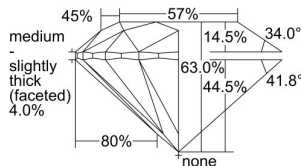

GIA®

FACSIMILE

GIA REPORT 2494742551

Verify this report at GIA.edu

GIA NATURAL DIAMOND DOSSIER®

June 25, 2024
GIA Report Number 2494742551
Shape and Cutting Style ..... Round Brilliant
Measurements ..... 5.15 - 5.18 x 3.26 mm

GRADING RESULTS

Carat Weight ..... 0.53 carat
Color Grade ..... G
Clarity Grade VVS1
Cut Grade ..... Excellent

ADDITIONAL GRADING INFORMATION

Polish ..... Excellent
Symmetry ..... Excellent
Fluorescence ..... None
Clarity Characteristics ..... Pinpoint
Inscription(s): GIA 2494742551

PROPORTIONS

Profile to actual proportions

GRADING SCALES

GIA COLOR SCALE

COLORESS	D
	E
	F
	G
	H
	I
	J
NEAR COLORESS	K
	L
FANIT	M
	N
	O
	P
VERY LIGHT	Q
	R
	S
	T
	U
	V
	W
	X
	Y
LIGHT	Z

GIA CLARITY SCALE

FLAWLESS	VERY VERY SLIGHTLY INCLUDED	VVS₁	
			VVS₂
INTERNALLY FLAWLESS	VERY SLIGHTLY INCLUDED	VS₁	
		VS₂	
SLIGHTLY INCLUDED	SLIGHTLY INCLUDED	SI₁	
		SI₂	
INCLUDED	INCLUDED	I₁	
		I₂	
		I₃	

GIA CUT SCALE

EXCELLENT	VERY GOOD	GOOD	FAIR	POOR