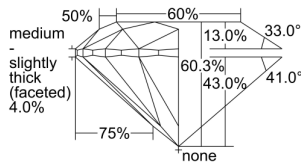

GIA®

FACSIMILE

GIA REPORT 2494743247

Verify this report at GIA.edu

GIA NATURAL DIAMOND DOSSIER®

June 24, 2024
GIA Report Number **2494743247**
Shape and Cutting Style ..... **Round Brilliant**
Measurements ..... **4.55 - 4.58 x 2.75 mm**

GRADING RESULTS

Carat Weight ..... **0.35 carat**
Color Grade ..... **G**
Clarity Grade ..... **Internally Flawless**
Cut Grade ..... **Excellent**

ADDITIONAL GRADING INFORMATION

Polish ..... **Excellent**
Symmetry ..... **Excellent**
Fluorescence ..... **None**
Clarity Characteristics ..... **Minor Details of Polish**
Inscription(s): **GIA 2494743247**

PROPORTIONS

Profile to actual proportions

GRADING SCALES

GIA COLOR SCALE	GIA CLARITY SCALE	GIA CUT SCALE
D	FLAWLESS	EXCELLENT
E	INTERNALLY FLAWLESS	
F	VVS₁	VERY GOOD
G		
H	VS₁	GOOD
I		
J	SI₁	FAIR
K		
L	I₁	POOR
M		
N	I₂	
O		
P	I₃	
Q		
R		
S		
T		
U		
V		
W		
X		
Y		
Z