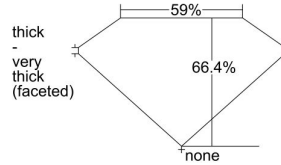

GIA®

FACSIMILE

GIA REPORT 2494743258

Verify this report at GIA.edu

GIA NATURAL DIAMOND DOSSIER®

June 24, 2024
GIA Report Number **2494743258**
Shape and Cutting Style ..... **Oval Brilliant**
Measurements ..... **5.74 x 4.42 x 2.93 mm**

GRADING RESULTS

Carat Weight ..... **0.50 carat**
Color Grade ..... **E**
Clarity Grade **VVS1**

ADDITIONAL GRADING INFORMATION

Polish ..... **Excellent**
Symmetry ..... **Very Good**
Fluorescence ..... **None**
Clarity Characteristics..... **Cloud, Indented Natural, Cavity**
Inscription(s): **GIA 2494743258**

PROPORTIONS

Profile not to actual proportions

GRADING SCALES

GIA COLOR SCALE		GIA CLARITY SCALE			
COLORLESS	D	VERY VERY SLIGHTLY INCLUDED	FLAWLESS		
	E		INTERNALLY FLAWLESS		
	F		VVS₁		
	G		VVS₂		
	NEAR COLORLESS	H	VERY SLIGHTLY INCLUDED	VS₁	
		I		VS₂	
		FAINT	J	SLIGHTLY INCLUDED	S₁
			K		S₂
	L		I₁		
	VERT LIGHT		M	INCLUDED	I₂
N			I₃		
O					
P					
LIGHT	Q				
	R				
	S				
	T				
	U				
	Z