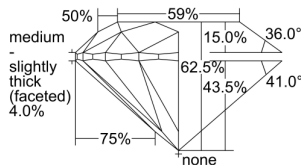

GIA®

FACSIMILE

GIA REPORT 2494747679

Verify this report at GIA.edu

GIA NATURAL DIAMOND DOSSIER®

June 25, 2024
GIA Report Number **2494747679**
Shape and Cutting Style ..... **Round Brilliant**
Measurements ..... **5.90 - 5.94 x 3.70 mm**

GRADING RESULTS

Carat Weight ..... **0.81 carat**
Color Grade ..... **H**
Clarity Grade **VS2**
Cut Grade ..... **Excellent**

ADDITIONAL GRADING INFORMATION

Polish ..... **Excellent**
Symmetry ..... **Excellent**
Fluorescence ..... **Faint**
Clarity Characteristics ..... **Crystal, Cloud**
Inscription(s): **GIA 2494747679**

PROPORTIONS

Profile to actual proportions

GRADING SCALES

GIA COLOR SCALE	GIA CLARITY SCALE	GIA CUT SCALE
D	FLAWLESS	EXCELLENT
E	FLAWLESS	
F	INTERNALLY FLAWLESS	VERY GOOD
G	FLAWLESS	
H	VVS₁	GOOD
I	VVS₂	
J	VS₁	FAIR
K	VS₂	
L	SI₁	POOR
M	SI₂	
N	I₁	
O	I₂	
P	I₃	
Q		
R		
S		
T		
U		
V		
W		
X		
Y		
Z