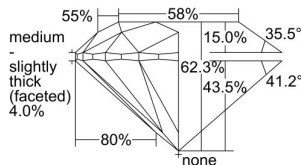

GIA®

FACSIMILE

GIA REPORT 2494751388

Verify this report at GIA.edu

GIA NATURAL DIAMOND DOSSIER®

June 25, 2024
GIA Report Number 2494751388
Shape and Cutting Style ..... Round Brilliant
Measurements ..... 4.27 - 4.29 x 2.66 mm

GRADING RESULTS

Carat Weight ..... 0.30 carat
Color Grade ..... F
Clarity Grade S11
Cut Grade ..... Excellent

ADDITIONAL GRADING INFORMATION

Polish ..... Excellent
Symmetry ..... Very Good
Fluorescence ..... None
Clarity Characteristics ..... Crystal, Cloud
Inscription(s): GIA 2494751388

PROPORTIONS

Profile to actual proportions

GRADING SCALES

GIA COLOR SCALE	GIA CLARITY SCALE	GIA CUT SCALE	
D	FLAWLESS	EXCELLENT	
E	INTERNALLY FLAWLESS		
F		VVS₁	VERY GOOD
G	VVS₂		
H	VS₁	GOOD	
I	VS₂		
J	S1₁	FAIR	
K	S1₂		
L	I₁	POOR	
M	I₂		
N	I₃		
O			
P			
Q			
R			
S			
T			
U			
V			
W			
X			
Y			
Z