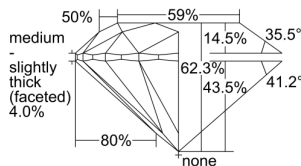

GIA®

FACSIMILE

GIA REPORT 2494755626

Verify this report at GIA.edu

GIA NATURAL DIAMOND DOSSIER®

June 25, 2024
GIA Report Number 2494755626
Shape and Cutting Style ..... Round Brilliant
Measurements ..... 4.68 - 4.72 x 2.93 mm

GRADING RESULTS

Carat Weight ..... 0.40 carat
Color Grade ..... E
Clarity Grade S11
Cut Grade ..... Excellent

ADDITIONAL GRADING INFORMATION

Polish ..... Excellent
Symmetry ..... Excellent
Fluorescence ..... None
Clarity Characteristics ..... Cloud
Inscription(s): GIA 2494755626

PROPORTIONS

Profile to actual proportions

GRADING SCALES

GIA COLOR SCALE	GIA CLARITY SCALE	GIA CUT SCALE	
D	FLAWLESS	EXCELLENT	
E	INTERNALLY FLAWLESS		
F		VVS₁	VERY GOOD
G	VVS₂		
H	VS₁	GOOD	
I	VS₂		
J	S1₁	FAIR	
K	S1₂		
L	I₁	POOR	
M	I₂		
N	I₃		
O			
P			
Q			
R			
S			
T			
U			
V			
W			
X			
Y			
Z