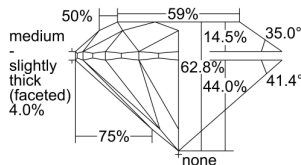

GIA®

FACSIMILE

GIA REPORT 2494757085

Verify this report at GIA.edu

GIA NATURAL DIAMOND DOSSIER®

June 26, 2024
GIA Report Number **2494757085**
Shape and Cutting Style ..... **Round Brilliant**
Measurements ..... **5.01 - 5.06 x 3.17 mm**

GRADING RESULTS

Carat Weight ..... **0.50 carat**
Color Grade ..... **H**
Clarity Grade **VS2**
Cut Grade ..... **Excellent**

ADDITIONAL GRADING INFORMATION

Polish ..... **Excellent**
Symmetry ..... **Very Good**
Fluorescence ..... **Faint**
Clarity Characteristics ..... **Crystal**
Inscription(s): **GIA 2494757085**

PROPORTIONS

Profile to actual proportions

GRADING SCALES

GIA COLOR SCALE	GIA CLARITY SCALE	GIA CUT SCALE	
D	FLAWLESS	EXCELLENT	
E	INTERNALLY FLAWLESS		
F		VVS₁	VERY GOOD
G	VVS₂		
H	VS₁	GOOD	
I	VS₂		
J	SI₁	FAIR	
K	SI₂		
L	I₁	POOR	
M	I₂		
N	I₃		
O			
P			
Q			
R			
S			
T			
U			
V			
W			
X			
Y			
Z