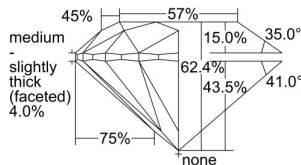

GIA®

FACSIMILE

GIA REPORT

2494764437

Verify this report at GIA.edu

GIA NATURAL DIAMOND DOSSIER®

June 26, 2024
GIA Report Number **2494764437**
Shape and Cutting Style ..... **Round Brilliant**
Measurements ..... **4.68 - 4.71 x 2.93 mm**

GRADING RESULTS

Carat Weight ..... **0.40 carat**
Color Grade ..... **G**
Clarity Grade **S12**
Cut Grade ..... **Excellent**

ADDITIONAL GRADING INFORMATION

Polish ..... **Excellent**
Symmetry ..... **Excellent**
Fluorescence ..... **None**
Clarity Characteristics ..... **Cloud, Crystal**
Inscription(s): **GIA 2494764437**

PROPORTIONS

Profile to actual proportions

GRADING SCALES

GIA COLOR SCALE

COLORESS	D
	E
	F
	G
	H
	I
	J
NEAR COLORESS	K
	L
FAIN	M
	N
	O
	P
VERY LIGHT	Q
	R
	S
	T
	U
	V
	W
	X
	Y
LIGHT	Z

GIA CLARITY SCALE

VERY VERY SLIGHTLY INCLUDED	FLAWLESS
	INTERNALLY FLAWLESS
VERY SLIGHTLY INCLUDED	VVS₁
	VVS₂
SLIGHTLY INCLUDED	VS₁
	VS₂
INCLUDED	I₁
	I₂
	I₃

GIA CUT SCALE

EXCELLENT
VERY GOOD
GOOD
FAIR
POOR