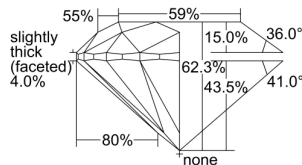

GIA®

FACSIMILE

GIA REPORT

2494766136

Verify this report at GIA.edu

GIA NATURAL DIAMOND DOSSIER®

June 27, 2024
GIA Report Number 2494766136
Shape and Cutting Style ..... Round Brilliant
Measurements ..... 5.65 - 5.67 x 3.53 mm

GRADING RESULTS

Carat Weight ..... 0.71 carat
Color Grade I
Clarity Grade VS1
Cut Grade ..... Excellent

ADDITIONAL GRADING INFORMATION

Polish ..... Excellent
Symmetry ..... Excellent
Fluorescence ..... None
Clarity Characteristics ..... Feather, Pinpoint
Inscription(s): GIA 2494766136

PROPORTIONS

Profile to actual proportions