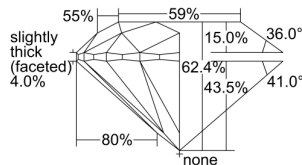

GIA®

FACSIMILE

GIA REPORT

2494766249

Verify this report at GIA.edu

GIA NATURAL DIAMOND DOSSIER®

July 18, 2024
GIA Report Number **2494766249**
Shape and Cutting Style ..... **Round Brilliant**
Measurements ..... **5.61 - 5.65 x 3.52 mm**

GRADING RESULTS

Carat Weight ..... **0.70 carat**
Color Grade ..... **G**
Clarity Grade **VS1**
Cut Grade ..... **Excellent**

ADDITIONAL GRADING INFORMATION

Polish ..... **Excellent**
Symmetry ..... **Excellent**
Fluorescence ..... **Medium Blue**
Clarity Characteristics..... **Cloud, Pinpoint, Needle**
Inscription(s): **GIA 2494766249**

PROPORTIONS

Profile to actual proportions

GRADING SCALES

GIA COLOR SCALE	GIA CLARITY SCALE	GIA CUT SCALE	
D	FLAWLESS	EXCELLENT	
E	INTERNALLY FLAWLESS		
F		VVS₁	VERY GOOD
G	VVS₂		
H	VS₁	GOOD	
I	VS₂		
J	SI₁	FAIR	
K	SI₂		
L	I₁	POOR	
M	I₂		
N	I₃		
O			
P			
Q			
R			
S			
T			
U			
V			
W			
X			
Y			
Z