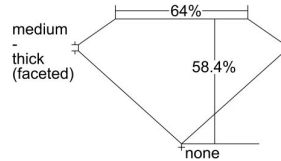

GIA®

FACSIMILE

GIA REPORT 2494767554

Verify this report at gia.edu

GIA NATURAL DIAMOND DOSSIER®

June 26, 2024
GIA Report Number 2494767554
Shape and Cutting Style ..... Oval Brilliant
Measurements ..... 6.43 x 4.75 x 2.77 mm

GRADING RESULTS

Carat Weight ..... 0.52 carat
Color Grade ..... E
Clarity Grade VS1

ADDITIONAL GRADING INFORMATION

Polish ..... Excellent
Symmetry ..... Very Good
Fluorescence ..... Medium Blue
Clarity Characteristics ..... Feather, Cloud, Pinpoint
Inscription(s): GIA 2494767554

PROPORTIONS

Profile not to actual proportions

GRADING SCALES

GIA COLOR SCALE		GIA CLARITY SCALE			
COLORLESS	D	VERY VERY SLIGHTLY INCLUDED	FLAWLESS		
	E		INTERNALLY FLAWLESS		
	F	VERY SLIGHTLY INCLUDED	VVS₁		
	G		VVS₂		
	H		VS₁		
	NEAR COLORLESS	I	SLIGHTLY INCLUDED	VS₂	
		J		SI₁	
		FAINT	K	INCLUDED	SI₂
			L		I₁
			M		I₂
VERT LIGHT	N	LIGHT	I₃		
	O				
	P				
	Q				
	R