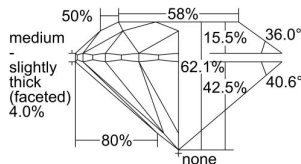

GIA®

FACSIMILE

GIA REPORT 2494769735

Verify this report at GIA.edu

GIA NATURAL DIAMOND DOSSIER®

June 27, 2024
GIA Report Number **2494769735**
Shape and Cutting Style ..... **Round Brilliant**
Measurements ..... **4.68 - 4.72 x 2.92 mm**

GRADING RESULTS

Carat Weight ..... **0.40 carat**
Color Grade ..... **K**
Clarity Grade **S11**
Cut Grade ..... **Excellent**

ADDITIONAL GRADING INFORMATION

Polish ..... **Excellent**
Symmetry ..... **Excellent**
Fluorescence ..... **None**
Clarity Characteristics ..... **Crystal, Cloud**
Inscription(s): **GIA 2494769735**

PROPORTIONS

Profile to actual proportions

GRADING SCALES

GIA COLOR SCALE	GIA CLARITY SCALE	GIA CUT SCALE	
D	FLAWLESS	EXCELLENT	
E	INTERNALLY FLAWLESS		
F		VVS₁	VERY GOOD
G	VVS₂		
H	VS₁	GOOD	
I	VS₂		
J	S1₁	FAIR	
K	S1₂		
L	I₁	POOR	
M	I₂		
N	I₃		
O			
P			
Q			
R			
S			
T			
U			
V			
W			
X			
Y			
Z