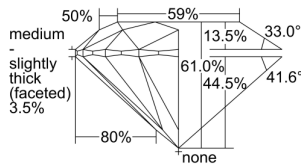

GIA®

FACSIMILE

GIA REPORT 2494771547

Verify this report at GIA.edu

GIA NATURAL DIAMOND DOSSIER®

July 03, 2024
GIA Report Number 2494771547
Shape and Cutting Style ..... Round Brilliant
Measurements ..... 4.88 - 4.91 x 2.99 mm

GRADING RESULTS

Carat Weight ..... 0.43 carat
Color Grade ..... D
Clarity Grade SI2
Cut Grade ..... Excellent

ADDITIONAL GRADING INFORMATION

Polish ..... Excellent
Symmetry ..... Excellent
Fluorescence ..... None
Clarity Characteristics ..... Cloud, Crystal
Inscription(s): GIA 2494771547

PROPORTIONS

Profile to actual proportions

GRADING SCALES

GIA COLOR SCALE	GIA CLARITY SCALE	GIA CUT SCALE	
D	FLAWLESS	EXCELLENT	
E	INTERNALLY FLAWLESS		
F		VVS₁	VERY GOOD
G	VVS₂		
H	VS₁	GOOD	
I	VS₂		
J	SI₁	FAIR	
K	SI₂		
L	I₁	POOR	
M	I₂		
N	I₃		
O			
P			
Q			
R			
S			
T			
U			
V			
W			
X			
Y			
Z