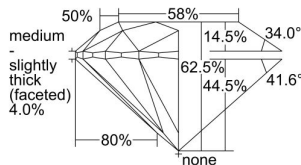

GIA®

FACSIMILE

GIA REPORT

2494777914

Verify this report at GIA.edu

GIA NATURAL DIAMOND DOSSIER®

June 28, 2024
GIA Report Number 2494777914
Shape and Cutting Style ..... Round Brilliant
Measurements ..... 5.73 - 5.76 x 3.59 mm

GRADING RESULTS

Carat Weight ..... 0.73 carat
Color Grade ..... G
Clarity Grade VVS1
Cut Grade ..... Excellent

ADDITIONAL GRADING INFORMATION

Polish ..... Excellent
Symmetry ..... Excellent
Fluorescence ..... Medium Blue
Clarity Characteristics ..... Pinpoint
Inscription(s): GIA 2494777914

PROPORTIONS

Profile to actual proportions

GRADING SCALES

GIA COLOR SCALE	GIA CLARITY SCALE	GIA CUT SCALE	
D	FLAWLESS	EXCELLENT	
E	INTERNALLY FLAWLESS		
F		VVS₁	VERY GOOD
G	VVS₂		
H	VS₁	GOOD	
I	VS₂		
J	SI₁	FAIR	
K	SI₂		
L	I₁	POOR	
M	I₂		
N	I₃		
O			
P			
Q			
R			
S			
T			
U			
V			
W			
X			
Y			
Z