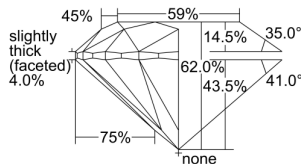

GIA®

FACSIMILE

GIA REPORT 2494779121

Verify this report at GIA.edu

GIA NATURAL DIAMOND DOSSIER®

June 28, 2024
GIA Report Number 2494779121
Shape and Cutting Style ..... Round Brilliant
Measurements ..... 5.22 - 5.26 x 3.25 mm

GRADING RESULTS

Carat Weight ..... 0.55 carat
Color Grade ..... D
Clarity Grade VVS2
Cut Grade ..... Excellent

ADDITIONAL GRADING INFORMATION

Polish ..... Excellent
Symmetry ..... Excellent
Fluorescence ..... None
Clarity Characteristics ..... Pinpoint
Inscription(s): GIA 2494779121

PROPORTIONS

Profile to actual proportions

GRADING SCALES

GIA COLOR SCALE	GIA CLARITY SCALE	GIA CUT SCALE	
D	FLAWLESS	EXCELLENT	
E	INTERNALLY FLAWLESS		
F		VVS₁	VERY GOOD
G	VVS₂		
H	VS₁	GOOD	
I	VS₂		
J	SI₁	FAIR	
K	SI₂		
L	I₁	POOR	
M	I₂		
N	I₃		
O			
P			
Q			
R			
S			
T			
U			
V			
W			
X			
Y			
Z