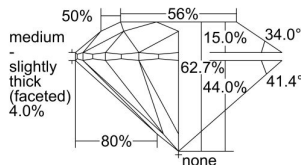

GIA®

FACSIMILE

GIA REPORT 2494779858

Verify this report at GIA.edu

GIA NATURAL DIAMOND DOSSIER®

June 27, 2024
GIA Report Number 2494779858
Shape and Cutting Style ..... Round Brilliant
Measurements ..... 4.31 - 4.33 x 2.71 mm

GRADING RESULTS

Carat Weight ..... 0.31 carat
Color Grade ..... D
Clarity Grade VS1
Cut Grade ..... Excellent

ADDITIONAL GRADING INFORMATION

Polish ..... Very Good
Symmetry ..... Excellent
Fluorescence ..... Faint
Clarity Characteristics..... Crystal, Needle, Pinpoint
Inscription(s): GIA 2494779858

PROPORTIONS

Profile to actual proportions

GRADING SCALES

GIA COLOR SCALE	GIA CLARITY SCALE	GIA CUT SCALE	
D	FLAWLESS	EXCELLENT	
E	INTERNALLY FLAWLESS		
F		VVS₁	VERY GOOD
G	VVS₂		
H	VS₁	GOOD	
I	VS₂		
J	SI₁	FAIR	
K	SI₂		
L	I₁	POOR	
M	I₂		
N	I₃		
O			
P			
Q			
R			
S			
T			
U			
V			
W			
X			
Y			
Z