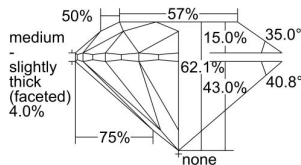

GIA®

FACSIMILE

GIA REPORT 2494780855

Verify this report at GIA.edu

GIA NATURAL DIAMOND DOSSIER®

July 01, 2024
GIA Report Number **2494780855**
Shape and Cutting Style ..... **Round Brilliant**
Measurements ..... **3.97 - 3.99 x 2.47 mm**

GRADING RESULTS

Carat Weight ..... **0.24 carat**
Color Grade ..... **H**
Clarity Grade **VVS1**
Cut Grade ..... **Excellent**

ADDITIONAL GRADING INFORMATION

Polish ..... **Excellent**
Symmetry ..... **Excellent**
Fluorescence ..... **Faint**
Clarity Characteristics ..... **Pinpoint**
Inscription(s): **GIA 2494780855**

PROPORTIONS

Profile to actual proportions

GRADING SCALES

GIA COLOR SCALE	GIA CLARITY SCALE	GIA CUT SCALE	
D	FLAWLESS	EXCELLENT	
E	INTERNALLY FLAWLESS		
F		VVS₁	VERY GOOD
G	VVS₂		
H	VS₁	GOOD	
I	VS₂		
J	SI₁	FAIR	
K	SI₂		
L	I₁	POOR	
M	I₂		
N	I₃		
O			
P			
Q			
R			
S			
T			
U			
V			
W			
X			
Y			
Z