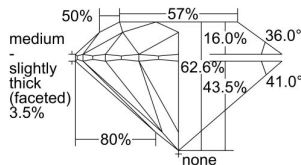

GIA®

FACSIMILE

GIA REPORT 2494784988

Verify this report at GIA.edu

GIA NATURAL DIAMOND DOSSIER®

July 01, 2024
GIA Report Number **2494784988**
Shape and Cutting Style ..... **Round Brilliant**
Measurements ..... **5.25 - 5.28 x 3.30 mm**

GRADING RESULTS

Carat Weight ..... **0.56 carat**
Color Grade ..... **K**
Clarity Grade **S11**
Cut Grade ..... **Excellent**

ADDITIONAL GRADING INFORMATION

Polish ..... **Excellent**
Symmetry ..... **Excellent**
Fluorescence ..... **None**
Clarity Characteristics..... **Cloud, Crystal**
Inscription(s): **GIA 2494784988**

PROPORTIONS

Profile to actual proportions

GRADING SCALES

GIA COLOR SCALE	GIA CLARITY SCALE	GIA CUT SCALE	
D	FLAWLESS	EXCELLENT	
E	INTERNALLY FLAWLESS		
F		VVS₁	VERY GOOD
G	VVS₂		
H	VS₁	GOOD	
I	VS₂		
J	S1₁	FAIR	
K	S1₂		
L	I₁	POOR	
M	I₂		
N	I₃		
O			
P			
Q			
R			
S			
T			
U			
V			
W			
X			
Y			
Z