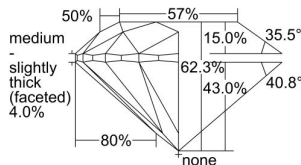

GIA®

FACSIMILE

GIA REPORT

2494786954

Verify this report at GIA.edu

GIA NATURAL DIAMOND DOSSIER®

June 28, 2024
GIA Report Number **2494786954**
Shape and Cutting Style ..... **Round Brilliant**
Measurements ..... **4.30 - 4.32 x 2.68 mm**

GRADING RESULTS

Carat Weight ..... **0.31 carat**
Color Grade ..... **G**
Clarity Grade **S11**
Cut Grade ..... **Excellent**

ADDITIONAL GRADING INFORMATION

Polish ..... **Excellent**
Symmetry ..... **Excellent**
Fluorescence ..... **None**
Clarity Characteristics ..... **Cloud, Crystal**
Inscription(s): **GIA 2494786954**

PROPORTIONS

Profile to actual proportions

GRADING SCALES

GIA COLOR SCALE

COLORED	D
	E
	F
	G
	H
	I
	J
NEAR COLORLESS	K
	L
	M
	N
	O
	P
	Q
	R
	S
	T
	U
	V
	W
	X
	Y
	Z

GIA CLARITY SCALE

FLAWLESS	VERY VERY SLIGHTLY INCLUDED	VVS₁	VVS₂	VS₁	VS₂	SI₁	SI₂	I₁	I₂	I₃	
											VERY SLIGHTLY INCLUDED
INTERNALLY FLAWLESS											

GIA CUT SCALE

EXCELLENT
VERY GOOD
GOOD
FAIR
POOR