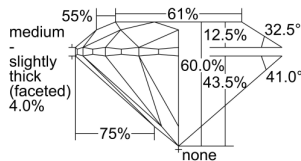

GIA®

FACSIMILE

GIA REPORT 2494787649

Verify this report at GIA.edu

GIA NATURAL DIAMOND DOSSIER®

June 28, 2024
GIA Report Number **2494787649**
Shape and Cutting Style ..... **Round Brilliant**
Measurements ..... **5.11 - 5.13 x 3.07 mm**

GRADING RESULTS

Carat Weight ..... **0.50 carat**
Color Grade ..... **G**
Clarity Grade **VS1**
Cut Grade ..... **Excellent**

ADDITIONAL GRADING INFORMATION

Polish ..... **Excellent**
Symmetry ..... **Excellent**
Fluorescence ..... **Medium Blue**
Clarity Characteristics ..... **Feather, Pinpoint**
Inscription(s): **GIA 2494787649**

PROPORTIONS

Profile to actual proportions

GRADING SCALES

GIA COLOR SCALE	GIA CLARITY SCALE	GIA CUT SCALE	
D	FLAWLESS	EXCELLENT	
E	INTERNALLY FLAWLESS		
F		VVS₁	VERY GOOD
G	VVS₂		
H	VS₁	GOOD	
I	VS₂		
J	SI₁	FAIR	
K	SI₂		
L	I₁	POOR	
M	I₂		
N	I₃		
O			
P			
Q			
R			
S			
T			
U			
V			
W			
X			
Y			
Z