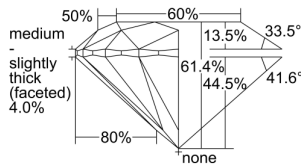

GIA®

FACSIMILE

GIA REPORT 2494790161

Verify this report at GIA.edu

GIA NATURAL DIAMOND DOSSIER®

June 28, 2024
GIA Report Number 2494790161
Shape and Cutting Style ..... Round Brilliant
Measurements ..... 4.87 - 4.89 x 3.00 mm

GRADING RESULTS

Carat Weight ..... 0.43 carat
Color Grade I
Clarity Grade VS1
Cut Grade ..... Excellent

ADDITIONAL GRADING INFORMATION

Polish ..... Excellent
Symmetry ..... Excellent
Fluorescence ..... None
Clarity Characteristics ..... Crystal, Pinpoint
Inscription(s): GIA 2494790161

PROPORTIONS

Profile to actual proportions

GRADING SCALES

GIA COLOR SCALE	GIA CLARITY SCALE	GIA CUT SCALE	
D	FLAWLESS	EXCELLENT	
E	INTERNALLY FLAWLESS		
F		VVS₁	VERY GOOD
G	VVS₂		
H	VS₁	GOOD	
I	VS₂		
J	SI₁	FAIR	
K	SI₂		
L	I₁	POOR	
M	I₂		
N	I₃		
O			
P			
Q			
R			
S			
T			
U			
V			
W			
X			
Y			
Z