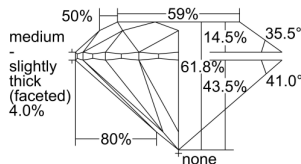

GIA®

FACSIMILE

GIA REPORT 2494790190

Verify this report at GIA.edu

GIA NATURAL DIAMOND DOSSIER®

July 01, 2024
GIA Report Number **2494790190**
Shape and Cutting Style ..... **Round Brilliant**
Measurements ..... **4.30 - 4.31 x 2.66 mm**

GRADING RESULTS

Carat Weight ..... **0.30 carat**
Color Grade ..... **E**
Clarity Grade **VS2**
Cut Grade ..... **Excellent**

ADDITIONAL GRADING INFORMATION

Polish ..... **Excellent**
Symmetry ..... **Excellent**
Fluorescence ..... **None**
Clarity Characteristics ..... **Cloud, Crystal**
Inscription(s): **GIA 2494790190**

PROPORTIONS

Profile to actual proportions

GRADING SCALES

GIA COLOR SCALE	GIA CLARITY SCALE	GIA CUT SCALE	
D	FLAWLESS	EXCELLENT	
E	INTERNALLY FLAWLESS		
F		VVS₁	VERY GOOD
G	VVS₂		
H	VS₁	GOOD	
I	VS₂		
J	SI₁	FAIR	
K	SI₂		
L	I₁	POOR	
M	I₂		
N	I₃		
O			
P			
Q			
R			
S			
T			
U			
V			
W			
X			
Y			
Z