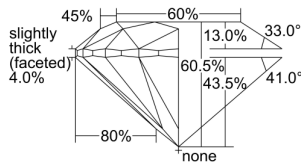

GIA®

FACSIMILE

GIA REPORT 2494795190

Verify this report at GIA.edu

GIA NATURAL DIAMOND DOSSIER®

July 01, 2024
GIA Report Number 2494795190
Shape and Cutting Style ..... Round Brilliant
Measurements ..... 4.73 - 4.76 x 2.87 mm

GRADING RESULTS

Carat Weight ..... 0.40 carat
Color Grade ..... F
Clarity Grade VVS2
Cut Grade ..... Excellent

ADDITIONAL GRADING INFORMATION

Polish ..... Excellent
Symmetry ..... Excellent
Fluorescence ..... Faint
Clarity Characteristics..... Indented Natural, Pinpoint
Inscription(s): GIA 2494795190

PROPORTIONS

Profile to actual proportions

GRADING SCALES

GIA COLOR SCALE	GIA CLARITY SCALE	GIA CUT SCALE	
D	FLAWLESS	EXCELLENT	
E	INTERNALLY FLAWLESS		
F		VVS₁	VERY GOOD
G	VVS₂		
H	VS₁	GOOD	
I	VS₂		
J	SI₁	FAIR	
K	SI₂		
L	I₁	POOR	
M	I₂		
N	I₃		
O			
P			
Q			
R			
S			
T			
U			
V			
W			
X			
Y			
Z