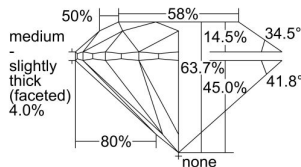

GIA®

FACSIMILE

GIA REPORT 2494799981

Verify this report at GIA.edu

GIA NATURAL DIAMOND DOSSIER®

July 01, 2024
GIA Report Number 2494799981
Shape and Cutting Style ..... Round Brilliant
Measurements ..... 6.08 - 6.13 x 3.89 mm

GRADING RESULTS

Carat Weight ..... 0.90 carat
Color Grade ..... H
Clarity Grade VVS1
Cut Grade ..... Excellent

ADDITIONAL GRADING INFORMATION

Polish ..... Excellent
Symmetry ..... Excellent
Fluorescence ..... None
Clarity Characteristics..... Cloud, Pinpoint, Indented Natural,
Manufacturing Remnant

Inscription(s): GIA 2494799981

PROPORTIONS

Profile to actual proportions

GRADING SCALES

GIA COLOR SCALE	GIA CLARITY SCALE	GIA CUT SCALE	
D	FLAWLESS	EXCELLENT	
E	INTERNALLY FLAWLESS		
F		VVS₁	VERY GOOD
G	VVS₂		
H	VS₁	GOOD	
I	VS₂		
J	SI₁	FAIR	
K	SI₂		
L	I₁	POOR	
M	I₂		
N	I₃		
O			
P			
Q			
R			
S			
T			
U			
V			
W			
X			
Y			
Z