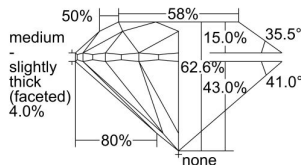

GIA®

FACSIMILE

GIA REPORT 2494803046

Verify this report at GIA.edu

GIA NATURAL DIAMOND DOSSIER®

July 01, 2024
GIA Report Number 2494803046
Shape and Cutting Style ..... Round Brilliant
Measurements ..... 4.68 - 4.71 x 2.94 mm

GRADING RESULTS

Carat Weight ..... 0.40 carat
Color Grade ..... E
Clarity Grade VS1
Cut Grade ..... Excellent

ADDITIONAL GRADING INFORMATION

Polish ..... Excellent
Symmetry ..... Excellent
Fluorescence ..... None
Clarity Characteristics..... Crystal, Needle, Pinpoint
Inscription(s): GIA 2494803046

PROPORTIONS

Profile to actual proportions

GRADING SCALES

GIA COLOR SCALE	GIA CLARITY SCALE	GIA CUT SCALE	
D	FLAWLESS	EXCELLENT	
E	INTERNALLY FLAWLESS		
F		VVS₁	VERY GOOD
G	VVS₂		
H	VS₁	GOOD	
I	VS₂		
J	SI₁	FAIR	
K	SI₂		
L	I₁	POOR	
M			
N			
O	I₂		
P			
Q	I₃		
R			
S			
T			
U			
V			
W			
X			
Y			
Z