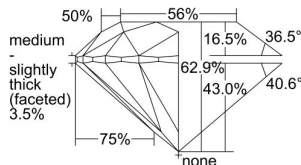

GIA®

FACSIMILE

GIA REPORT 2494804202

Verify this report at GIA.edu

GIA NATURAL DIAMOND DOSSIER®

July 01, 2024
GIA Report Number **2494804202**
Shape and Cutting Style ..... **Round Brilliant**
Measurements ..... **4.21 - 4.27 x 2.67 mm**

GRADING RESULTS

Carat Weight ..... **0.30 carat**
Color Grade ..... **E**
Clarity Grade **S11**
Cut Grade ..... **Excellent**

ADDITIONAL GRADING INFORMATION

Polish ..... **Excellent**
Symmetry ..... **Very Good**
Fluorescence ..... **None**
Clarity Characteristics ..... **Crystal**
Inscription(s): **GIA 2494804202**

PROPORTIONS

Profile to actual proportions