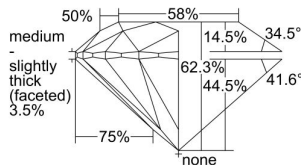

GIA®

FACSIMILE

GIA REPORT 2494804534

Verify this report at GIA.edu

GIA NATURAL DIAMOND DOSSIER®

July 01, 2024
GIA Report Number 2494804534
Shape and Cutting Style ..... Round Brilliant
Measurements ..... 4.49 - 4.52 x 2.81 mm

GRADING RESULTS

Carat Weight ..... 0.35 carat
Color Grade ..... E
Clarity Grade VS1
Cut Grade ..... Excellent

ADDITIONAL GRADING INFORMATION

Polish ..... Excellent
Symmetry ..... Excellent
Fluorescence ..... None
Clarity Characteristics ..... Crystal, Pinpoint
Inscription(s): GIA 2494804534

PROPORTIONS

Profile to actual proportions