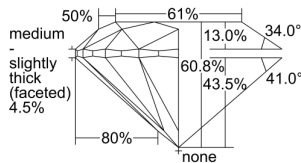

GIA®

FACSIMILE

GIA REPORT 2494804911

Verify this report at GIA.edu

GIA NATURAL DIAMOND DOSSIER®

July 01, 2024
GIA Report Number 2494804911
Shape and Cutting Style ..... Round Brilliant
Measurements ..... 4.33 - 4.36 x 2.64 mm

GRADING RESULTS

Carat Weight ..... 0.31 carat
Color Grade ..... F
Clarity Grade VS1
Cut Grade ..... Excellent

ADDITIONAL GRADING INFORMATION

Polish ..... Excellent
Symmetry ..... Excellent
Fluorescence ..... None
Clarity Characteristics ..... Crystal
Inscription(s): GIA 2494804911

PROPORTIONS

Profile to actual proportions

GRADING SCALES

GIA COLOR SCALE	GIA CLARITY SCALE	GIA CUT SCALE	
D	FLAWLESS	EXCELLENT	
E	INTERNALLY FLAWLESS		
F		VVS₁	VERY GOOD
G	VVS₂		
H	VS₁	GOOD	
I	VS₂		
J	SI₁	FAIR	
K	SI₂		
L	I₁	POOR	
M			
N			
O	I₂		
P			
Q	I₃		
R			
S			
T			
U			
V			
W			
X			
Y			
Z