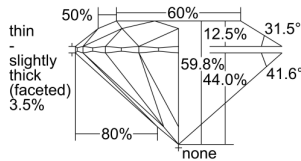

GIA®

FACSIMILE

GIA REPORT 2494805588

Verify this report at GIA.edu

GIA NATURAL DIAMOND DOSSIER®

July 16, 2024
GIA Report Number 2494805588
Shape and Cutting Style ..... Round Brilliant
Measurements ..... 4.76 - 4.77 x 2.85 mm

GRADING RESULTS

Carat Weight ..... 0.39 carat
Color Grade ..... D
Clarity Grade VS1
Cut Grade ..... Excellent

ADDITIONAL GRADING INFORMATION

Polish ..... Excellent
Symmetry ..... Excellent
Fluorescence ..... None
Clarity Characteristics ..... Needle
Inscription(s): GIA 2494805588

PROPORTIONS

GRADING SCALES

GIA COLOR SCALE	GIA CLARITY SCALE	GIA CUT SCALE	
D	FLAWLESS	EXCELLENT	
E	INTERNALLY FLAWLESS		
F		VVS₁	VERY GOOD
G	VVS₂		
H	VS₁	GOOD	
I	VS₂		
J	SI₁	FAIR	
K	SI₂		
L	I₁	POOR	
M	I₂		
N	I₃		
O			
P			
Q			
R			
S			
T			
U			
V			
W			
X			
Y			
Z