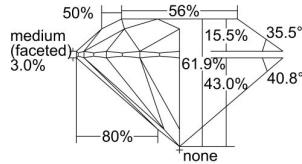

GIA®

FACSIMILE

GIA REPORT 2494806362

Verify this report at GIA.edu

GIA NATURAL DIAMOND DOSSIER®

July 02, 2024
GIA Report Number **2494806362**
Shape and Cutting Style ..... **Round Brilliant**
Measurements ..... **5.22 - 5.25 x 3.24 mm**

GRADING RESULTS

Carat Weight ..... **0.54 carat**
Color Grade ..... **D**
Clarity Grade **VS1**
Cut Grade ..... **Excellent**

ADDITIONAL GRADING INFORMATION

Polish ..... **Excellent**
Symmetry ..... **Excellent**
Fluorescence ..... **Medium Blue**
Clarity Characteristics..... **Crystal, Pinpoint**
Inscription(s): **GIA 2494806362**

PROPORTIONS

Profile to actual proportions

GRADING SCALES

GIA COLOR SCALE	GIA CLARITY SCALE	GIA CUT SCALE	
D	FLAWLESS	EXCELLENT	
E	INTERNALLY FLAWLESS		
F		VVS₁	VERY GOOD
G	VVS₂		
H	VS₁	GOOD	
I	VS₂		
J	SI₁	FAIR	
K	SI₂		
L	I₁	POOR	
M	I₂		
N	I₃		
O			
P			
Q			
R			
S			
T			
U			
V			
W			
X			
Y			
Z