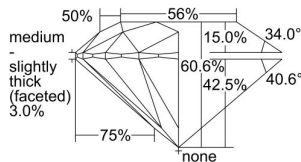

GIA®

FACSIMILE

GIA REPORT 2494815649

Verify this report at GIA.edu

GIA NATURAL DIAMOND DOSSIER®

July 03, 2024
GIA Report Number **2494815649**
Shape and Cutting Style ..... **Round Brilliant**
Measurements ..... **4.55 - 4.58 x 2.77 mm**

GRADING RESULTS

Carat Weight ..... **0.35 carat**
Color Grade ..... **H**
Clarity Grade ..... **Internally Flawless**
Cut Grade ..... **Excellent**

ADDITIONAL GRADING INFORMATION

Polish ..... **Excellent**
Symmetry ..... **Excellent**
Fluorescence ..... **None**
Clarity Characteristics..... **Minor Details of Polish**
Inscription(s): **GIA 2494815649**

PROPORTIONS

Profile to actual proportions

GRADING SCALES

GIA COLOR SCALE	GIA CLARITY SCALE	GIA CUT SCALE	
D	FLAWLESS	EXCELLENT	
E	INTERNALLY FLAWLESS		
F		VVS₁	VERY GOOD
G	VVS₂		
H	VS₁	GOOD	
I	VS₂		
J	SI₁	FAIR	
K	SI₂		
L	I₁	POOR	
M	I₂		
N	I₃		
O			
P			
Q			
R			
S			
T			
U			
V			
W			
X			
Y			
Z