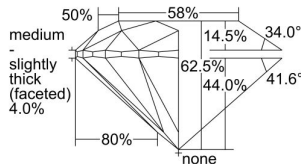

GIA®

FACSIMILE

GIA REPORT 2494817604

Verify this report at GIA.edu

GIA NATURAL DIAMOND DOSSIER®

July 03, 2024
GIA Report Number 2494817604
Shape and Cutting Style ..... Round Brilliant
Measurements ..... 4.43 - 4.44 x 2.77 mm

GRADING RESULTS

Carat Weight ..... 0.33 carat
Color Grade ..... G
Clarity Grade VS1
Cut Grade ..... Excellent

ADDITIONAL GRADING INFORMATION

Polish ..... Excellent
Symmetry ..... Excellent
Fluorescence ..... None
Clarity Characteristics ..... Cloud
Inscription(s): GIA 2494817604

PROPORTIONS

Profile to actual proportions

GRADING SCALES

GIA COLOR SCALE	GIA CLARITY SCALE	GIA CUT SCALE	
D	FLAWLESS	EXCELLENT	
E	INTERNALLY FLAWLESS		
F		VVS₁	VERY GOOD
G	VVS₂		
H	VS₁	GOOD	
I	VS₂		
J	SI₁	FAIR	
K	SI₂		
L	I₁	POOR	
M	I₂		
N	I₃		
O			
P			
Q			
R			
S			
T			
U			
V			
W			
X			
Y			
Z