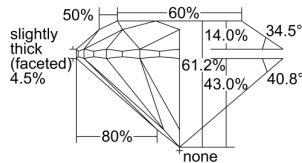

GIA®

FACSIMILE

GIA REPORT

2494836932

Verify this report at GIA.edu

GIA NATURAL DIAMOND DOSSIER®

July 04, 2024
GIA Report Number **2494836932**
Shape and Cutting Style ..... **Round Brilliant**
Measurements ..... **5.11 - 5.14 x 3.14 mm**

GRADING RESULTS

Carat Weight ..... **0.51 carat**
Color Grade ..... **F**
Clarity Grade **VS2**
Cut Grade ..... **Excellent**

ADDITIONAL GRADING INFORMATION

Polish ..... **Excellent**
Symmetry ..... **Excellent**
Fluorescence ..... **None**
Clarity Characteristics ..... **Cloud, Crystal**
Inscription(s): **GIA 2494836932**

PROPORTIONS

Profile to actual proportions

GRADING SCALES

GIA COLOR SCALE	GIA CLARITY SCALE	GIA CUT SCALE	
D	FLAWLESS	EXCELLENT	
E	INTERNALLY FLAWLESS		
F		VVS₁	VERY GOOD
G	VVS₂		
H	VS₁	GOOD	
I	VS₂		
J	SI₁	FAIR	
K	SI₂		
L	I₁	POOR	
M			
N			
O	I₂		
P			
Q	I₃		
R			
S			
T			
U			
V			
W			
X			
Y			
Z