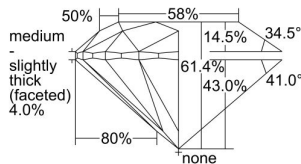

GIA®

FACSIMILE

GIA REPORT 2494837064

Verify this report at GIA.edu

GIA NATURAL DIAMOND DOSSIER®

July 04, 2024
GIA Report Number 2494837064
Shape and Cutting Style ..... Round Brilliant
Measurements ..... 5.47 - 5.50 x 3.37 mm

GRADING RESULTS

Carat Weight ..... 0.62 carat
Color Grade ..... G
Clarity Grade VVS1
Cut Grade ..... Excellent

ADDITIONAL GRADING INFORMATION

Polish ..... Excellent
Symmetry ..... Excellent
Fluorescence ..... Strong Blue
Clarity Characteristics ..... Pinpoint
Inscription(s): GIA 2494837064

PROPORTIONS

Profile to actual proportions

GRADING SCALES

GIA COLOR SCALE	GIA CLARITY SCALE	GIA CUT SCALE	
D	FLAWLESS	EXCELLENT	
E	INTERNALLY FLAWLESS		
F		VVS₁	VERY GOOD
G	VVS₂		
H	VS₁	GOOD	
I	VS₂		
J	SI₁	FAIR	
K	SI₂		
L	I₁	POOR	
M			I₂
N	I₃		
O			
P			
Q			
R			
S			
T			
U			
V			
W			
X			
Y			
Z