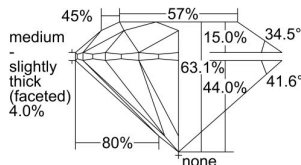

GIA®

FACSIMILE

GIA REPORT 2494844342

Verify this report at GIA.edu

GIA NATURAL DIAMOND DOSSIER®

July 11, 2024
GIA Report Number 2494844342
Shape and Cutting Style ..... Round Brilliant
Measurements ..... 4.56 - 4.58 x 2.88 mm

GRADING RESULTS

Carat Weight ..... 0.37 carat
Color Grade ..... H
Clarity Grade S11
Cut Grade ..... Excellent

ADDITIONAL GRADING INFORMATION

Polish ..... Excellent
Symmetry ..... Excellent
Fluorescence ..... None
Clarity Characteristics ..... Cloud, Crystal, Feather
Inscription(s): GIA 2494844342

PROPORTIONS

Profile to actual proportions

GRADING SCALES

GIA COLOR SCALE	GIA CLARITY SCALE	GIA CUT SCALE
COLOURLESS D	FLAWLESS	EXCELLENT
E	INTERNALLY FLAWLESS	
F	VVS₁	VERY GOOD
G		
H	VVS₂	GOOD
I	VS₁	
J	VS₂	FAIR
K	SI₁	
L	SI₂	POOR
M	I₁	
N	I₂	
O	I₃	
P		
VERY LIGHT Q		
R		
S		
T		
U		
VERY LIGHT V		
W		
X		
Y		
Z