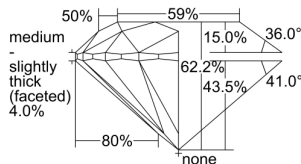

GIA®

FACSIMILE

GIA REPORT 2494847467

Verify this report at GIA.edu

GIA NATURAL DIAMOND DOSSIER®

July 08, 2024
GIA Report Number **2494847467**
Shape and Cutting Style ..... **Round Brilliant**
Measurements ..... **4.68 - 4.71 x 2.92 mm**

GRADING RESULTS

Carat Weight ..... **0.40 carat**
Color Grade ..... **D**
Clarity Grade **S12**
Cut Grade ..... **Excellent**

ADDITIONAL GRADING INFORMATION

Polish ..... **Excellent**
Symmetry ..... **Excellent**
Fluorescence ..... **Faint**
Clarity Characteristics..... **Cloud, Crystal, Cavity**
Inscription(s): **GIA 2494847467**

PROPORTIONS

Profile to actual proportions

GRADING SCALES

GIA COLOR SCALE	GIA CLARITY SCALE	GIA CUT SCALE	
D	FLAWLESS	EXCELLENT	
E	INTERNALLY FLAWLESS		
F		VVS₁	VERY GOOD
G	VVS₂		
H	VS₁	GOOD	
I	VS₂		
J	S1₁	FAIR	
K	S1₂		
L	I₁	POOR	
M	I₂		
N	I₃		
O			
P			
Q			
R			
S			
T			
U			
V			
W			
X			
Y			
Z