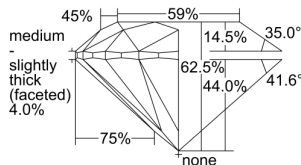

GIA®

FACSIMILE

GIA REPORT 2494847771

Verify this report at GIA.edu

GIA NATURAL DIAMOND DOSSIER®

July 10, 2024
GIA Report Number **2494847771**
Shape and Cutting Style ..... **Round Brilliant**
Measurements ..... **4.31 - 4.34 x 2.70 mm**

GRADING RESULTS

Carat Weight ..... **0.31 carat**
Color Grade ..... **G**
Clarity Grade **S11**
Cut Grade ..... **Excellent**

ADDITIONAL GRADING INFORMATION

Polish ..... **Excellent**
Symmetry ..... **Excellent**
Fluorescence ..... **Faint**
Clarity Characteristics ..... **Crystal**
Inscription(s): **GIA 2494847771**

PROPORTIONS

Profile to actual proportions