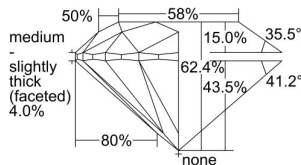

GIA®

FACSIMILE

GIA REPORT 2494847987

Verify this report at GIA.edu

GIA NATURAL DIAMOND DOSSIER®

July 08, 2024
GIA Report Number **2494847987**
Shape and Cutting Style ..... **Round Brilliant**
Measurements ..... **4.57 - 4.61 x 2.87 mm**

GRADING RESULTS

Carat Weight ..... **0.37 carat**
Color Grade ..... **D**
Clarity Grade **VS1**
Cut Grade ..... **Excellent**

ADDITIONAL GRADING INFORMATION

Polish ..... **Excellent**
Symmetry ..... **Excellent**
Fluorescence ..... **None**
Clarity Characteristics ..... **Cloud, Feather, Pinpoint**
Inscription(s): **GIA 2494847987**

PROPORTIONS

Profile to actual proportions

GRADING SCALES

GIA COLOR SCALE	GIA CLARITY SCALE	GIA CUT SCALE	
D	FLAWLESS	EXCELLENT	
E	INTERNALLY FLAWLESS		
F		VVS₁	VERY GOOD
G	VVS₂		
H	VS₁	GOOD	
I	VS₂		
J	SI₁	FAIR	
K	SI₂		
L	I₁	POOR	
M	I₂		
N	I₃		
O			
P			
Q			
R			
S			
T			
U			
V			
W			
X			
Y			
Z