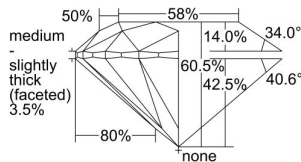

GIA®

FACSIMILE

GIA REPORT 2494848037

Verify this report at GIA.edu

GIA NATURAL DIAMOND DOSSIER®

July 08, 2024
GIA Report Number **2494848037**
Shape and Cutting Style ..... **Round Brilliant**
Measurements ..... **4.30 - 4.33 x 2.61 mm**

GRADING RESULTS

Carat Weight ..... **0.30 carat**
Color Grade ..... **D**
Clarity Grade **S11**
Cut Grade ..... **Excellent**

ADDITIONAL GRADING INFORMATION

Polish ..... **Excellent**
Symmetry ..... **Excellent**
Fluorescence ..... **None**
Clarity Characteristics..... **Cloud, Feather, Crystal**
Inscription(s): **GIA 2494848037**

PROPORTIONS

Profile to actual proportions

GRADING SCALES

GIA COLOR SCALE	GIA CLARITY SCALE	GIA CUT SCALE	
D	FLAWLESS	EXCELLENT	
E	INTERNALLY FLAWLESS		
F		VVS₁	VERY GOOD
G	VVS₂		
H	VS₁	GOOD	
I	VS₂		
J	S1₁	FAIR	
K	S1₂		
L	I₁	POOR	
M	I₂		
N	I₃		
O			
P			
Q			
R			
S			
T			
U			
V			
W			
X			
Y			
Z