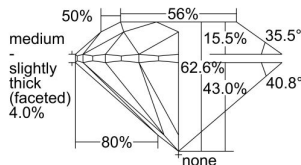

GIA®

FACSIMILE

GIA REPORT 2494848192

Verify this report at GIA.edu

GIA NATURAL DIAMOND DOSSIER®

July 05, 2024
GIA Report Number **2494848192**
Shape and Cutting Style ..... **Round Brilliant**
Measurements ..... **4.46 - 4.49 x 2.80 mm**

GRADING RESULTS

Carat Weight ..... **0.35 carat**
Color Grade ..... **E**
Clarity Grade **S11**
Cut Grade ..... **Excellent**

ADDITIONAL GRADING INFORMATION

Polish ..... **Excellent**
Symmetry ..... **Excellent**
Fluorescence ..... **None**
Clarity Characteristics ..... **Crystal**
Inscription(s): **GIA 2494848192**

PROPORTIONS

Profile to actual proportions