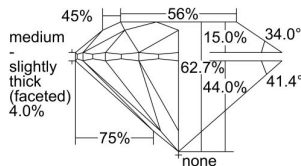

GIA®

FACSIMILE

GIA REPORT 2494848443

Verify this report at GIA.edu

GIA NATURAL DIAMOND DOSSIER®

July 11, 2024
GIA Report Number **2494848443**
Shape and Cutting Style ..... **Round Brilliant**
Measurements ..... **5.06 - 5.09 x 3.18 mm**

GRADING RESULTS

Carat Weight ..... **0.50 carat**
Color Grade ..... **J**
Clarity Grade ..... **Internally Flawless**
Cut Grade ..... **Excellent**

ADDITIONAL GRADING INFORMATION

Polish ..... **Excellent**
Symmetry ..... **Excellent**
Fluorescence ..... **Faint**
Clarity Characteristics... **Surface Graining, Minor Details of Polish**
Inscription(s): **GIA 2494848443**

PROPORTIONS

Profile to actual proportions

GRADING SCALES

GIA COLOR SCALE	GIA CLARITY SCALE	GIA CUT SCALE	
D	FLAWLESS	EXCELLENT	
E	INTERNALLY FLAWLESS		
F		VVS₁	VERY GOOD
G	VVS₂		
H	VS₁	GOOD	
I	VS₂		
J	SI₁	FAIR	
K	SI₂		
L	I₁	POOR	
M	I₂		
N	I₃		
O			
P			
Q			
R			
S			
T			
U			
V			
W			
X			
Y			
Z