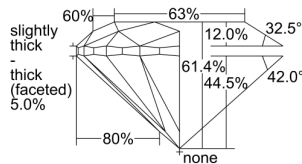

GIA®

FACSIMILE

GIA REPORT

2494848653

Verify this report at GIA.edu

GIA NATURAL DIAMOND DOSSIER®

July 05, 2024
GIA Report Number **2494848653**
Shape and Cutting Style ..... **Round Brilliant**
Measurements ..... **4.68 - 4.69 x 2.88 mm**

GRADING RESULTS

Carat Weight ..... **0.40 carat**
Color Grade ..... **H**
Clarity Grade **VS1**
Cut Grade ..... **Very Good**

ADDITIONAL GRADING INFORMATION

Polish ..... **Excellent**
Symmetry ..... **Excellent**
Fluorescence ..... **None**
Clarity Characteristics..... **Crystal, Cloud**
Inscription(s): **GIA 2494848653**

PROPORTIONS

Profile to actual proportions

GRADING SCALES

GIA COLOR SCALE	GIA CLARITY SCALE	GIA CUT SCALE	
D	FLAWLESS	EXCELLENT	
E	INTERNALLY FLAWLESS		
F		VVS₁	VERY GOOD
G	VVS₂		
H	VS₁	GOOD	
I	VS₂		
J	SI₁	FAIR	
K	SI₂		
L	I₁	POOR	
M	I₂		
N	I₃		
O			
P			
Q			
R			
S			
T			
U			
V			
W			
X			
Y			
Z